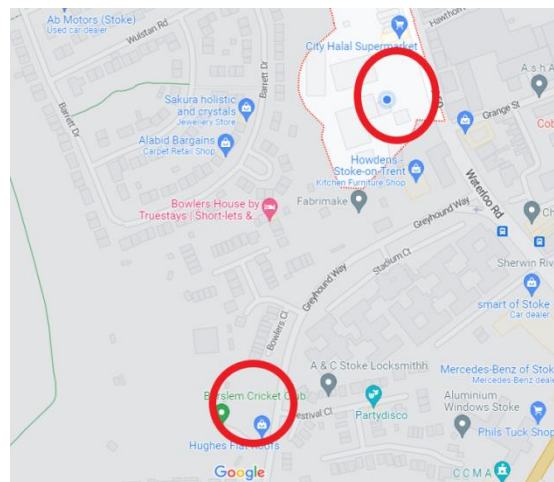

As you may be aware, the school is working very hard with Stoke on Trent City Council's TravelSmart team to try to reduce congestion at the school gates and in the area surrounding school. We hope that by doing this, the local area surrounding our school will be a safer place, thus enabling more parents to walk their children to school.

We understand that not all children are able to walk the whole way to school, due to distance, parental work commitments or a variety of other reasons. One way in which we hope to help you is by setting up a Park and Stride scheme. This is a simple initiative, where parents/carers are encouraged to park their car a 10 minute walk from school and then walk the rest of the way.

We would like to find out how many parents would use a park and stride scheme. We hope to use Burslem Cricket Club car park to park their car and then walk the rest of the way to school (please see map below for designated park and stride areas circled red). If for some reason this is not a suitable parking place we encourage you to choose another suitable place 10 minutes away from the school gates and walk the rest of the way.